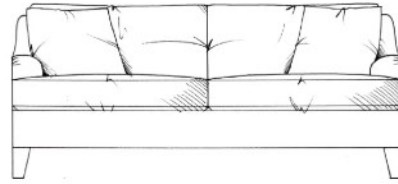

## Walcot

Fibre joined seat cushions with foam core; back cushions with lower fibre lumbar channel and 2 further feather channels above as standard. (Optional: feather seat cushions are available, as well as full fibre back cushions). Solid wood feet available in dark oak, medium oak, light oak, ebony, walnut, wenge, smoked grey or graphite. Optional turned leg. Incl. 50cm feather scatters as shown.  
SEAT HEIGHT 48CM    ARM HEIGHT 57CM  
HEIGHT TO BACK CUSHION 92CM

Medium Sofa  
width 190cm, height 85cm, depth 107cm

Chair  
width 85cm, height 85cm, depth 107cm

Large sofa  
width 205cm, height 85cm, depth 107cm

Love seat  
width 130cm, height 85cm, depth 107cm

Extra large sofa  
width 215cm, height 85cm, depth 107cm

Small sofa  
width 170cm, height 85cm, depth 107cm

Grand sofa  
width 235cm, height 85cm, depth 107cm

Footstool			
Medium	W:90cm	H:37cm	D:60cm
Large	W:122cm	H:37cm	D:75cm
Maxi	W:125cm	H:37cm	D:105cm

Super grand sofa (3 seat places)  
width 255cm, height 85cm, depth 107cm