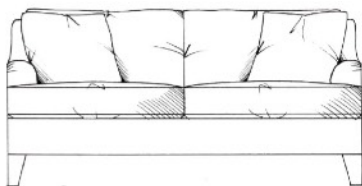

## Walcot

Fibre joined seat cushions with foam core; back cushions with lower fibre lumbar channel and 2 further feather channels above as standard. (Optional: feather seat cushions are available, as well as full fibre back cushions). Solid wood feet available in dark oak, medium oak, light oak, ebony, walnut, wenge, smoked grey or graphite. Optional turned leg. Incl. 50cm feather scatters as shown.  
SEAT HEIGHT 48CM    ARM HEIGHT 57CM  
HEIGHT TO BACK CUSHION 92CM

Medium Sofa  
width 190cm, height 85cm, depth 107cm

Chair  
width 85cm, height 85cm, depth 107cm

Large sofa  
width 205cm, height 85cm, depth 107cm

Love seat  
width 130cm, height 85cm, depth 107cm

Extra large sofa  
width 215cm, height 85cm, depth 107cm

Small sofa  
width 170cm, height 85cm, depth 107cm

Grand sofa  
width 235cm, height 85cm, depth 107cm

Footstool			
Medium	W:90cm	H:37cm	D:60cm
Large	W:122cm	H:37cm	D:75cm
Maxi	W:125cm	H:37cm	D:105cm

Super grand sofa (3 seat places)  
width 255cm, height 85cm, depth 107cm