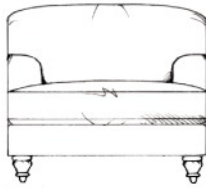

TAMARISK

Claudius

Fibre seat with foam core. Fixed back.
Steel serpentine springs. Solid wood feet
available in dark oak, medium oak, light
oak, ebony, walnut, smoked grey, wenge or
graphite. Optional tapered leg.
Incl. 50cm feather scatters as shown.

ALL UNITS

- ARM HEIGHT 55CM

- SEAT HEIGHT 47CM

Small sofa
width 160cm, height 83cm, depth 110cm

Gents chair
width 92cm, height 83cm, depth 110cm

Medium sofa
width 186cm, height 83cm, depth 110cm

Ladies chair (inc lumbar cushion)
width 92cm, height 83cm, depth 110cm

Large sofa
width 210cm, height 83cm, depth 110cm

Love seat
width 130cm, height 83cm, depth 110cm

Grand sofa
width 226cm, height 83cm, depth 110cm

Medium footstool W: 90cm, H:35cm, D:60cm

Super grand sofa (3 seat places)
width 251cm, height 83cm, depth 110cm