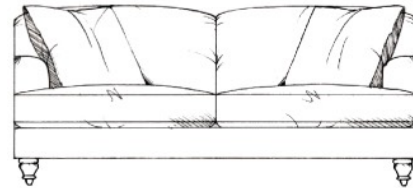

ALL UNITS

- ARM HEIGHT 55CM

- SEAT HEIGHT 47CM

Small sofa
width 160cm, height 83cm, depth 110cm

Gents chair
width 92cm, height 83cm, depth 110cm

Medium sofa
width 186cm, height 83cm, depth 110cm

Ladies chair (inc lumbar cushion)
width 92cm, height 83cm, depth 110cm

Large sofa
width 210cm, height 83cm, depth 110cm

Love seat
width 130cm, height 83cm, depth 110cm

Grand sofa
width 226cm, height 83cm, depth 110cm

Medium footstool W: 90cm, H:35cm, D:60cm

Super grand sofa (3 seat places)
width 251cm, height 83cm, depth 110cm