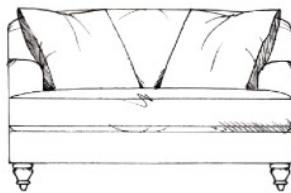

TAMARISK

Claudius

Fibre seat with foam core. Fixed back.
Steel serpentine springs. Solid wood feet
available in dark oak, medium oak, light
oak, ebony, walnut, smoked grey, wenge or
graphite. Optional tapered leg.
Incl. 50cm feather scatters as shown.

ALL UNITS

- ARM HEIGHT 55CM

- SEAT HEIGHT 47CM

Small sofa
width 160cm, height 83cm, depth 110cm

Gents chair
width 92cm, height 83cm, depth 110cm

Medium sofa
width 186cm, height 83cm, depth 110cm

Ladies chair (inc lumbar cushion)
width 92cm, height 83cm, depth 110cm

Large sofa
width 210cm, height 83cm, depth 110cm

Love seat
width 130cm, height 83cm, depth 110cm

Grand sofa
width 226cm, height 83cm, depth 110cm

Medium footstool W: 90cm, H:35cm, D:60cm

Super grand sofa (3 seat places)
width 251cm, height 83cm, depth 110cm