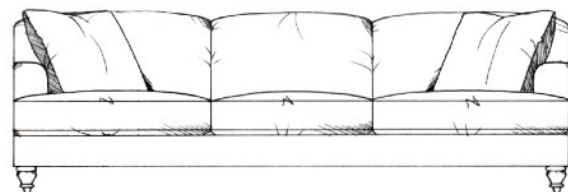

ALL UNITS

- ARM HEIGHT 55CM

- SEAT HEIGHT 47CM

Small sofa
width 160cm, height 83cm, depth 110cm

Gents chair
width 92cm, height 83cm, depth 110cm

Medium sofa
width 186cm, height 83cm, depth 110cm

Ladies chair (inc lumbar cushion)
width 92cm, height 83cm, depth 110cm

Large sofa
width 210cm, height 83cm, depth 110cm

Love seat
width 130cm, height 83cm, depth 110cm

Grand sofa
width 226cm, height 83cm, depth 110cm

Medium footstool W: 90cm, H:35cm, D:60cm

Super grand sofa (3 seat places)
width 251cm, height 83cm, depth 110cm