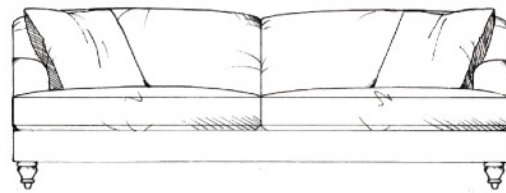

TAMARISK

Claudius

Fibre seat with foam core. Fixed back.
Steel serpentine springs. Solid wood feet
available in dark oak, medium oak, light
oak, ebony, walnut, smoked grey, wenge or
graphite. Optional tapered leg.
Incl. 50cm feather scatters as shown.

ALL UNITS

- ARM HEIGHT 55CM

- SEAT HEIGHT 47CM

Small sofa
width 160cm, height 83cm, depth 110cm

Gents chair
width 92cm, height 83cm, depth 110cm

Medium sofa
width 186cm, height 83cm, depth 110cm

Ladies chair (inc lumbar cushion)
width 92cm, height 83cm, depth 110cm

Large sofa
width 210cm, height 83cm, depth 110cm

Love seat
width 130cm, height 83cm, depth 110cm

Grand sofa
width 226cm, height 83cm, depth 110cm

Medium footstool W: 90cm, H:35cm, D:60cm

Super grand sofa (3 seat places)
width 251cm, height 83cm, depth 110cm