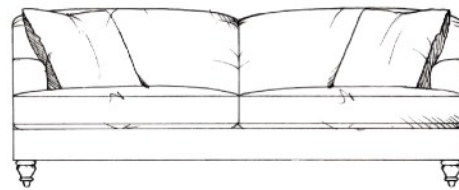

TAMARISK

Claudius

Fibre seat with foam core. Fixed back.
Steel serpentine springs. Solid wood feet
available in dark oak, medium oak, light
oak, ebony, walnut, smoked grey, wenge or
graphite. Optional tapered leg.
Incl. 50cm feather scatters as shown.

ALL UNITS

- ARM HEIGHT 55CM

- SEAT HEIGHT 47CM

Small sofa
width 160cm, height 83cm, depth 110cm

Gents chair
width 92cm, height 83cm, depth 110cm

Medium sofa
width 186cm, height 83cm, depth 110cm

Ladies chair (inc lumbar cushion)
width 92cm, height 83cm, depth 110cm

Large sofa
width 210cm, height 83cm, depth 110cm

Love seat
width 130cm, height 83cm, depth 110cm

Grand sofa
width 226cm, height 83cm, depth 110cm

Medium footstool W: 90cm, H:35cm, D:60cm

Super grand sofa (3 seat places)
width 251cm, height 83cm, depth 110cm