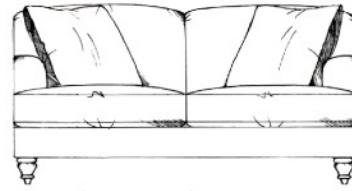

TAMARISK

Claudius

Fibre seat with foam core. Fixed back.
Steel serpentine springs. Solid wood feet
available in dark oak, medium oak, light
oak, ebony, walnut, smoked grey, wenge or
graphite. Optional tapered leg.
Incl. 50cm feather scatters as shown.

ALL UNITS

- ARM HEIGHT 55CM

- SEAT HEIGHT 47CM

Small sofa
width 160cm, height 83cm, depth 110cm

Gents chair
width 92cm, height 83cm, depth 110cm

Medium sofa
width 186cm, height 83cm, depth 110cm

Ladies chair (inc lumbar cushion)
width 92cm, height 83cm, depth 110cm

Large sofa
width 210cm, height 83cm, depth 110cm

Love seat
width 130cm, height 83cm, depth 110cm

Grand sofa
width 226cm, height 83cm, depth 110cm

Medium footstool W: 90cm, H:35cm, D:60cm

Super grand sofa (3 seat places)
width 251cm, height 83cm, depth 110cm

Large footstool H: 122cm, H: 35cm, D: 75cm

Maxi footstool W: 125cm, H: 35cm, D: 105cm